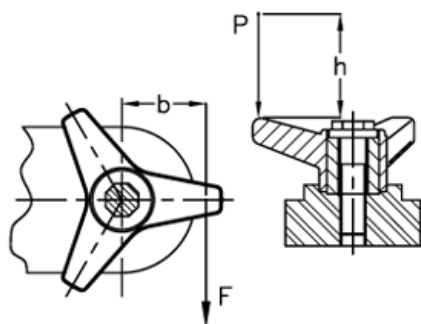

Article number: 2302065706  
 Description: E+G Three-arm knob  
 VB.639/100 B-M14

## Measures

$$C[N \cdot m] = F[N] \cdot b[m] \quad L[J] = P[N] \cdot h[m]$$

C (N m)	= 110	l1 = 36
D	= 100	
d1	= 36	
d3	= 25	
d 6H	= M14	
h	= 20	
L	= 42	
L(J)	= 8	