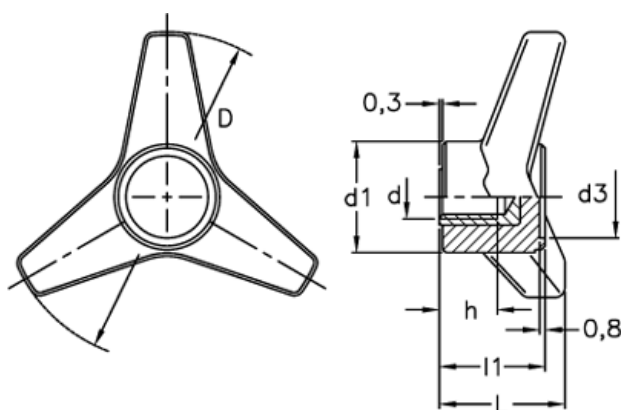

Article number: 2302065706  
 Description: E+G Three-arm knob  
 VB.639/100 B-M14

## Measures

$$C[N \cdot m] = F[N] \cdot b[m] \quad L[J] = P[N] \cdot h[m]$$

C (N m)	= 110	l1 = 36
D	= 100	
d1	= 36	
d3	= 25	
d 6H	= M14	
h	= 20	
L	= 42	
L(J)	= 8	